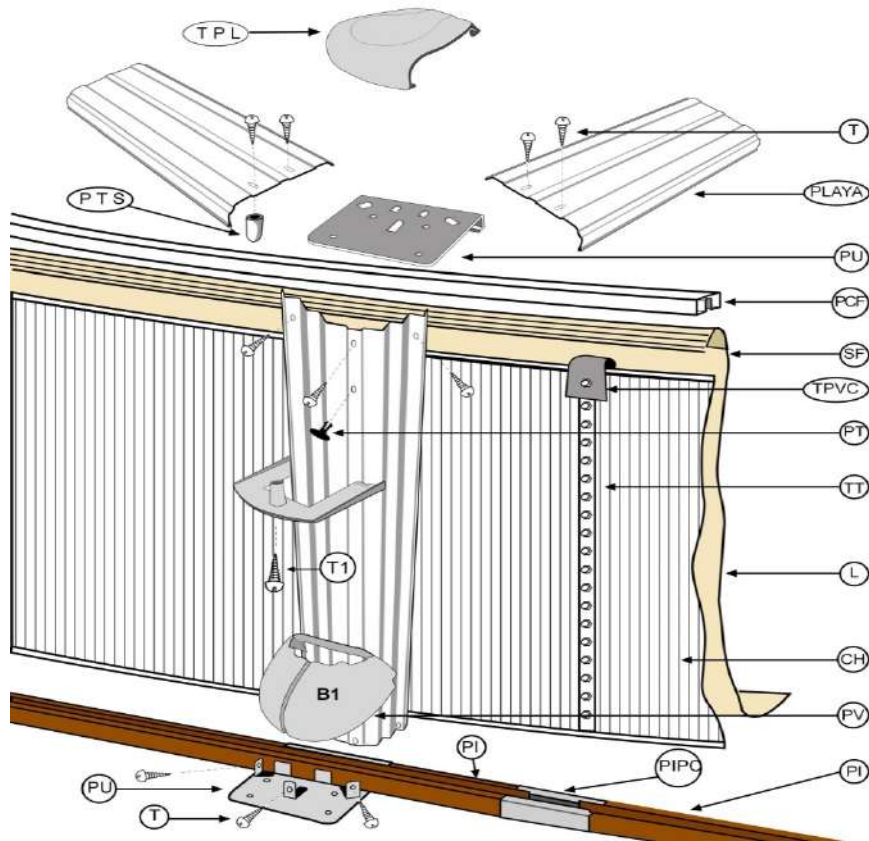

Piscinas Redondas Ratan   Altura 132 cm

Modelos	
SERIE RATTAN	KITPR558NRT
	KITPR458NRT
	KITPR358NRT

A photograph showing a round rattan pool installed in a backyard. The pool is filled with blue water and has a dark blue cover. Two people are swimming in the pool. The pool is surrounded by a green lawn and a house in the background.