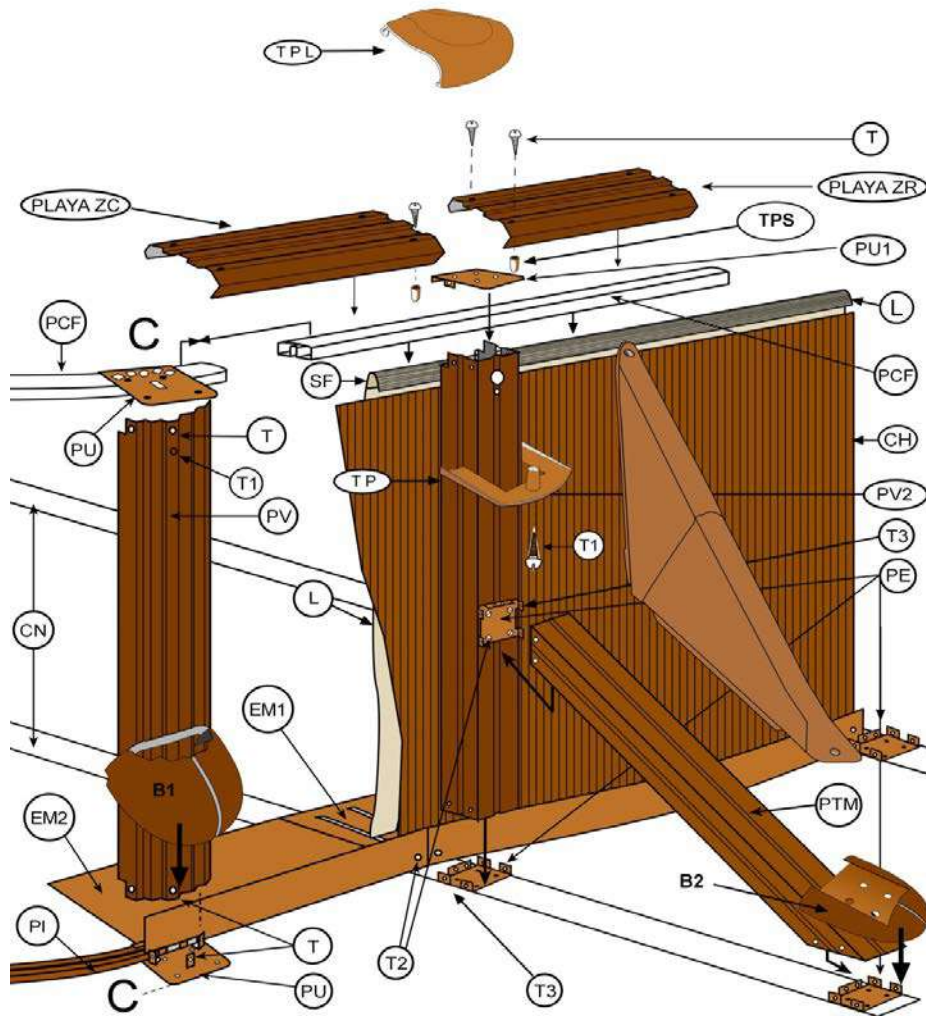

Piscinas Ovaladas Imitacion Madera - Postes laterales + oblicuos Altura 132 cm

Modelos	
SERIE MAURITIUS	KITPROV738WO
	KITPROV618WO
	KITPROV508WO
SERIE MALDIVAS	KITPROV5083W

A photograph showing a completed wooden pool in a garden setting. The pool is oval-shaped with a blue interior and a wooden exterior. Several people are swimming in the pool. The pool is surrounded by a wooden deck and is situated on a grassy lawn with trees and a house in the background.