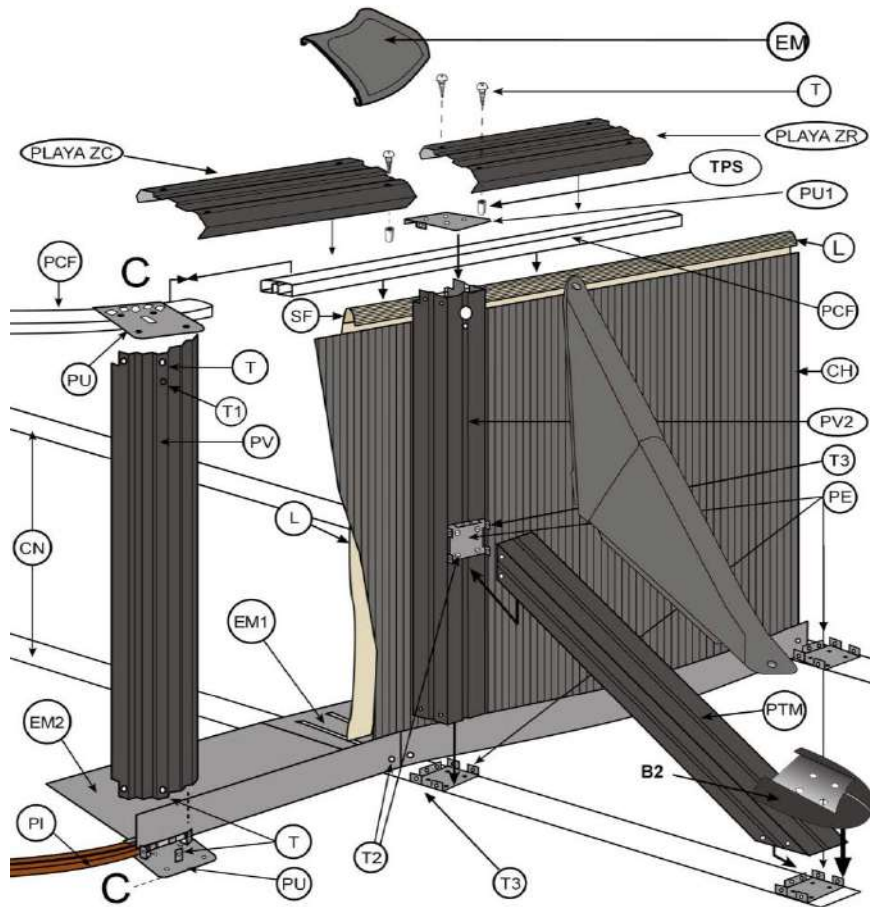

Piscinas Ovaladas Ratan - Postes laterales + Oblicuos Altura 120 cm

Modelos	
SERIE BARBADOS / JAVA	KIT730NRT
	KIT610NRT
	KIT500NRT