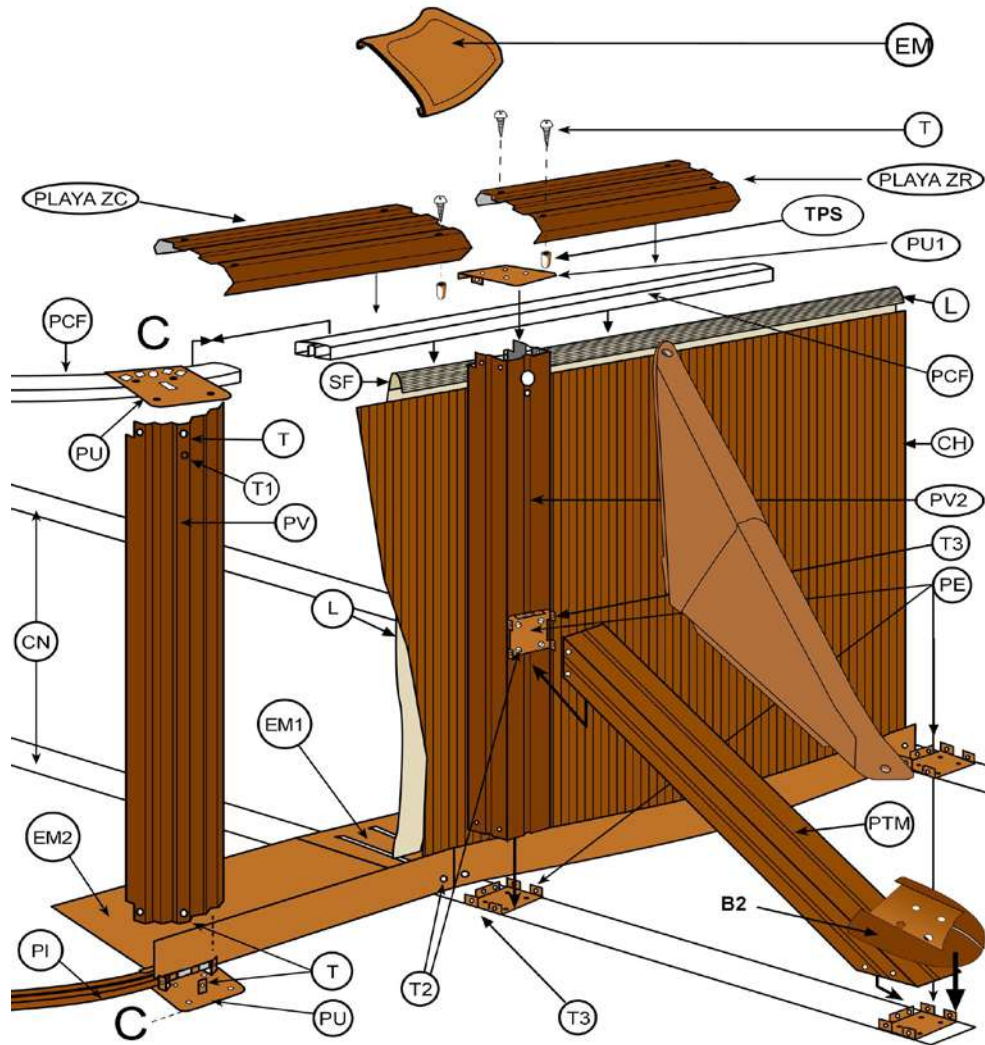

Piscina ovalada imitación madera - altura 1,20 m