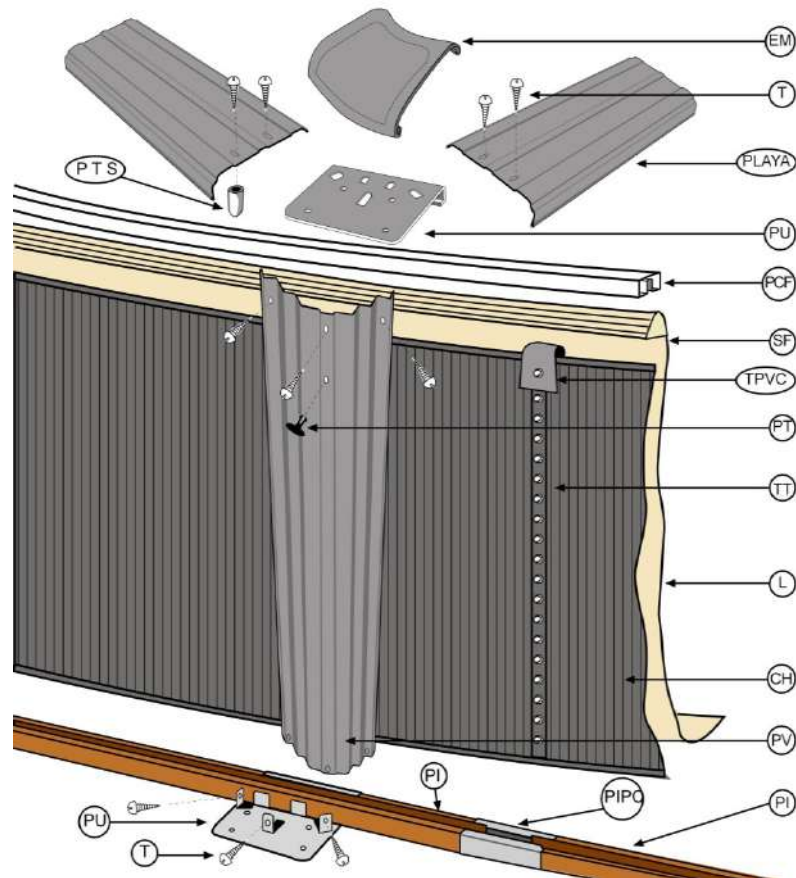

Piscina redonda RATAN - altura 1,20 m