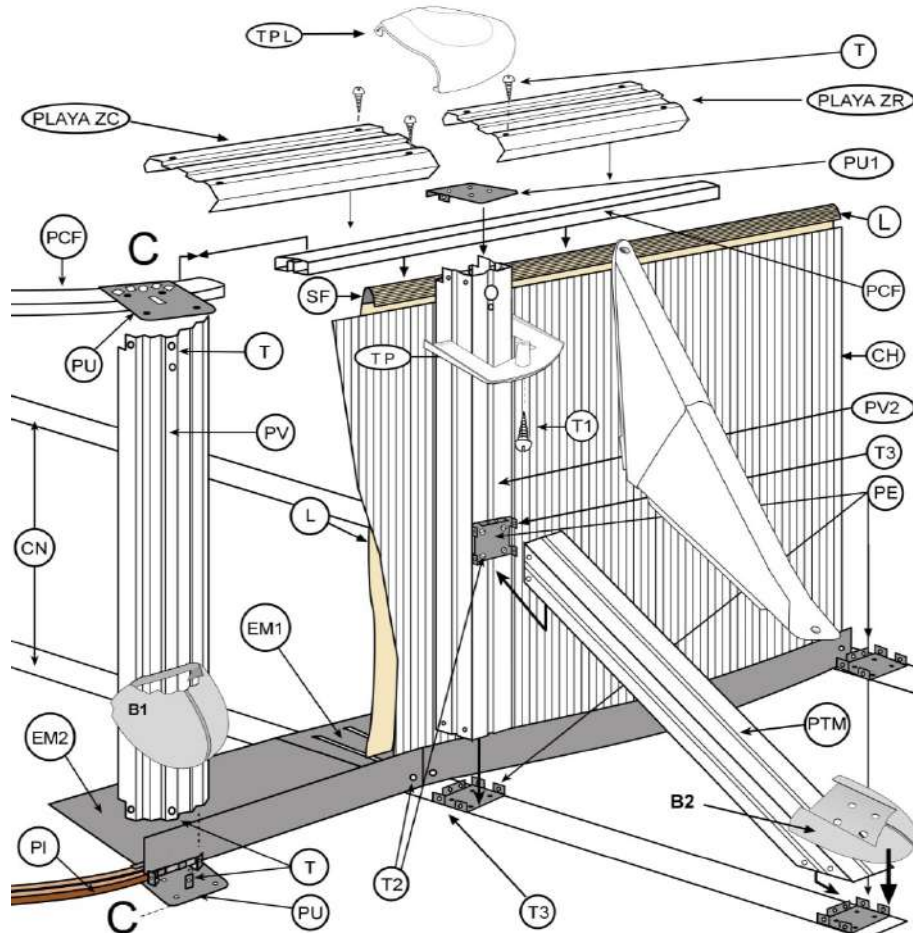

Piscinas Ovaladas Ratan Postes laterales + oblicuos Altura 132 cm

Modelos	
SERIE RATTAN	KITPROV738NRT
	KITPROV618NRT
	KITPROV508NRT

A photograph showing the assembled oval-shaped rattan pool in a lush green garden. The pool is filled with blue water and has several people swimming. The pool is supported by a dark frame with white legs.